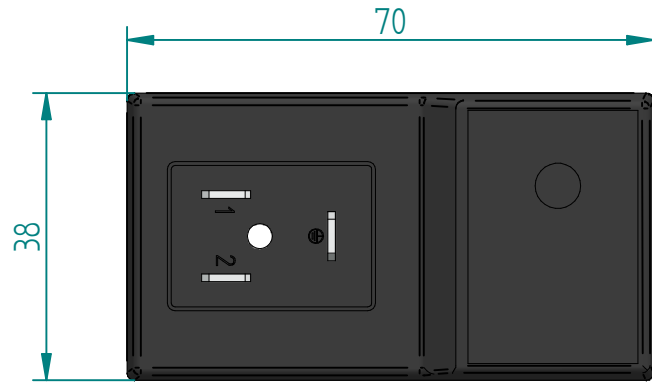

				
	NAME	DATE		
DRAWN	FK	10-06-2016	TEC-11 TIMER	
CHECKED				
JORC industrial BV Pretoriastraat 28 6413 NN, Heerlen, The Netherlands National Tel: 045 524 24 27 Fax: 045 524 19 79 International Tel +31 45 524 24 27 Fax +31 45 524 19 79			SIZE	REV
			A4	A
			ALL dimensions are in millimetres unless otherwise stated	
			SHEET: 1/2	