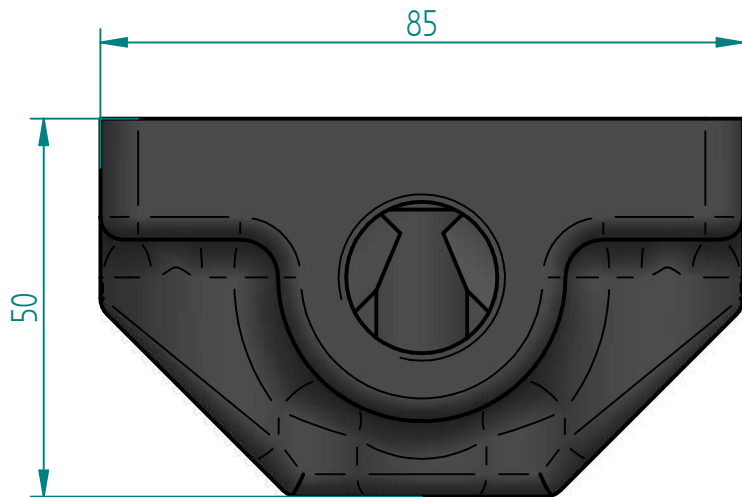

					
	NAME	DATE			
DRAWN	FK	21-11-2016	PURO-CT		
CHECKED			DISTRIBUTOR		
JORC industrial BV Pretoriastraat 28 6413 NN, Heerlen, The Netherlands National Tel: 045 524 24 27 Fax: 045 524 19 79 International Tel +31 45 524 24 27 Fax +31 45 524 19 79			SIZE A4	Material:	REV A
			ALL dimensions are in millimetres unless otherwise stated		