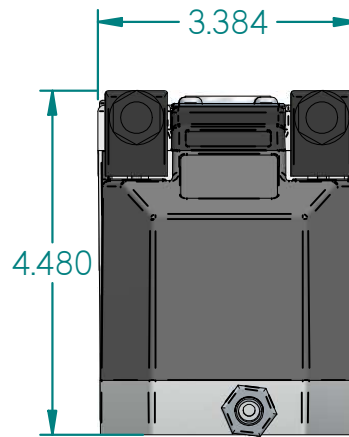

				
	NAME	DATE		
DRAWN	FK	28-11-2012	SMART GUARD-HP-S	ARTIKEL NUMBER:
CHECKED				
JORC Industrial LLC 1146 River Road New Castle, DE 19720 USA National Tel: 302 395 0310 Fax: 302 395 0312 International Tel: +1 302 395 0310 Fax: +1 302 395 0312			SIZE A4	Material:
			All dimensions are in millimetres unless otherwise stated	
			SHEET: 1/1	