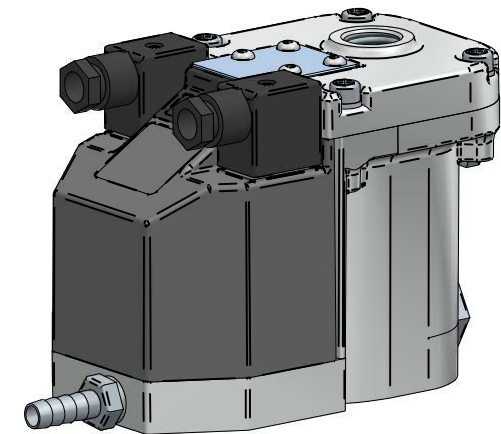

				
	NAME	DATE		
DRAWN	FK	28-11-2012	SMART GUARD-HP-S	ARTIKEL NUMBER:
CHECKED				
JORC Industrial LLC 1146 River Road New Castle, DE 19720 USA National Tel: 302 395 0310 Fax: 302 395 0312 International Tel: +1 302 395 0310 Fax: +1 302 395 0312			SIZE A4	Material:
			All dimensions are in millimetres unless otherwise stated	
			SHEET: 1/1	