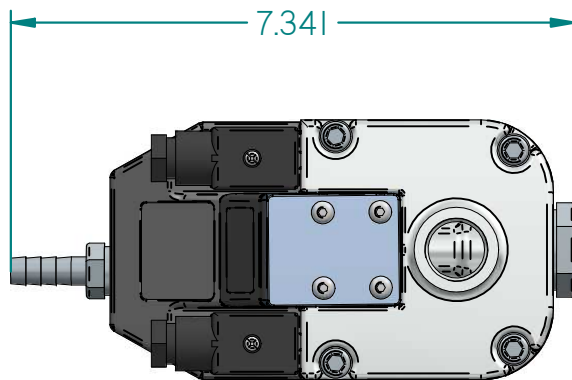

				
	NAME	DATE		
DRAWN	FK	28-11-2012	SMART GUARD-HP-S	ARTIKEL NUMBER:
CHECKED				
JORC Industrial LLC 1146 River Road New Castle, DE 19720 USA National Tel: 302 395 0310 Fax: 302 395 0312 International Tel: +1 302 395 0310 Fax: +1 302 395 0312			SIZE A4	Material:
			All dimensions are in millimetres unless otherwise stated	
			SHEET: 1/1	