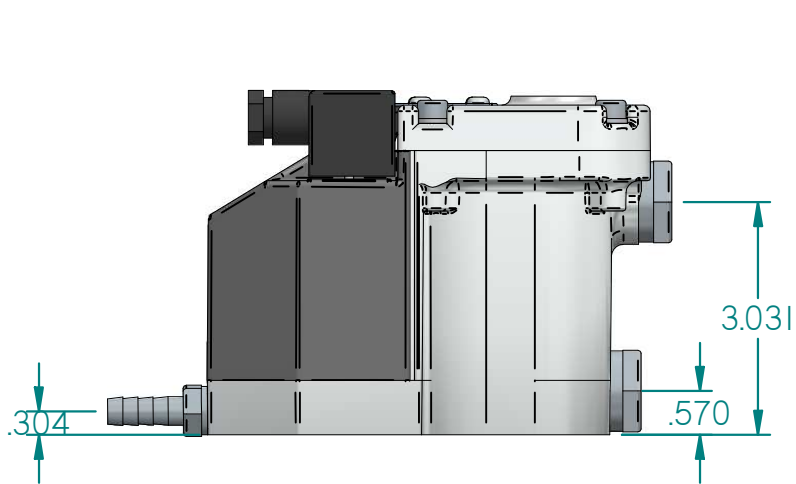

				
	NAME	DATE		
DRAWN	FK	28-11-2012	SMART GUARD-HP-S	ARTIKEL NUMBER:
CHECKED				
JORC Industrial LLC 1146 River Road New Castle, DE 19720 USA National Tel: 302 395 0310 Fax: 302 395 0312 International Tel: +1 302 395 0310 Fax: +1 302 395 0312			SIZE A4	Material:
			All dimensions are in millimetres unless otherwise stated	
			SHEET: 1/1	